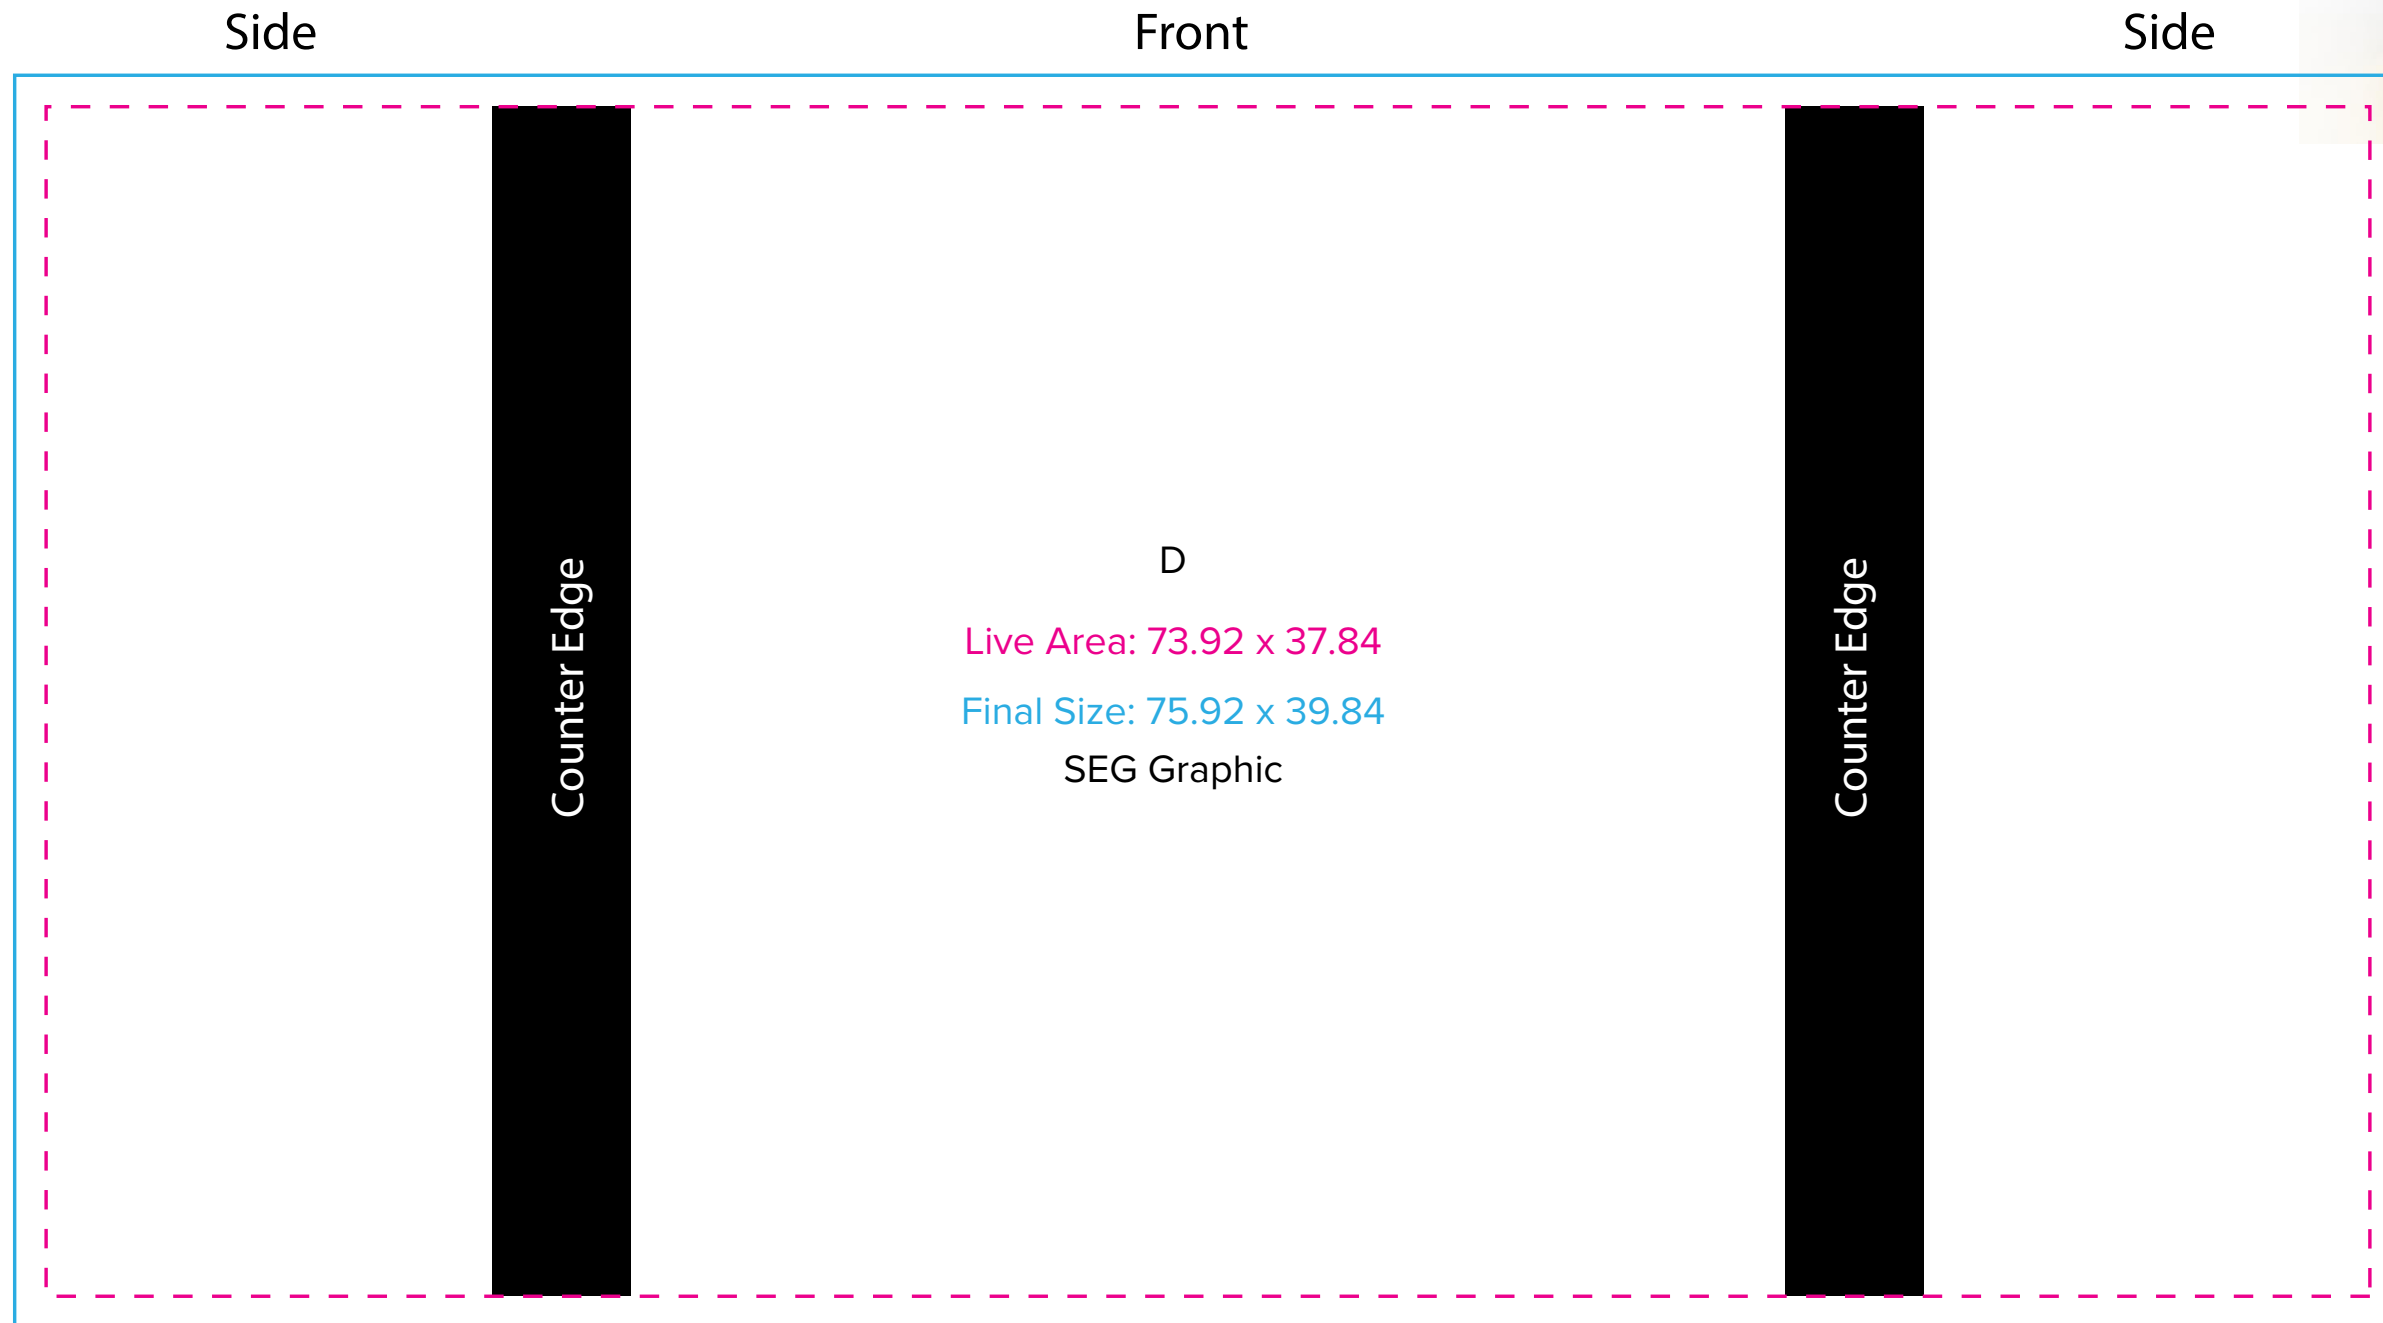

Graphic Template
10 x 20 Inline Exhibit
SEG Graphics

A

Live Area: 147.736 x 94.843

Final Size: 149.736 x 96.843

SEG Graphic

B

Live Area: 115.171 x 94.843

Final Size: 117.171 x 96.843

SEG Graphic

C

Live Area: 39.916 x 94.843

Final Size: 41.916x 96.843

SEG Graphic

NOTE: All Raster Art (jpg, tiff,psd, png, etc.) must be at least 100 dpi at print size.

Graphic Template
10 x 10 Inline Exhibit
GOD-1560 Reception Counter
SEG Version

NOTE: All Raster Art (jpg, tiff,psd, png, etc.) must be at least 100 dpi at print size.

Graphic Template
10 x 10 Inline Exhibit
MOD-1561 Reception Counter

NOTE: All Raster Art (jpg, tiff,psd, png, etc.) must be at least 100 dpi at print size.